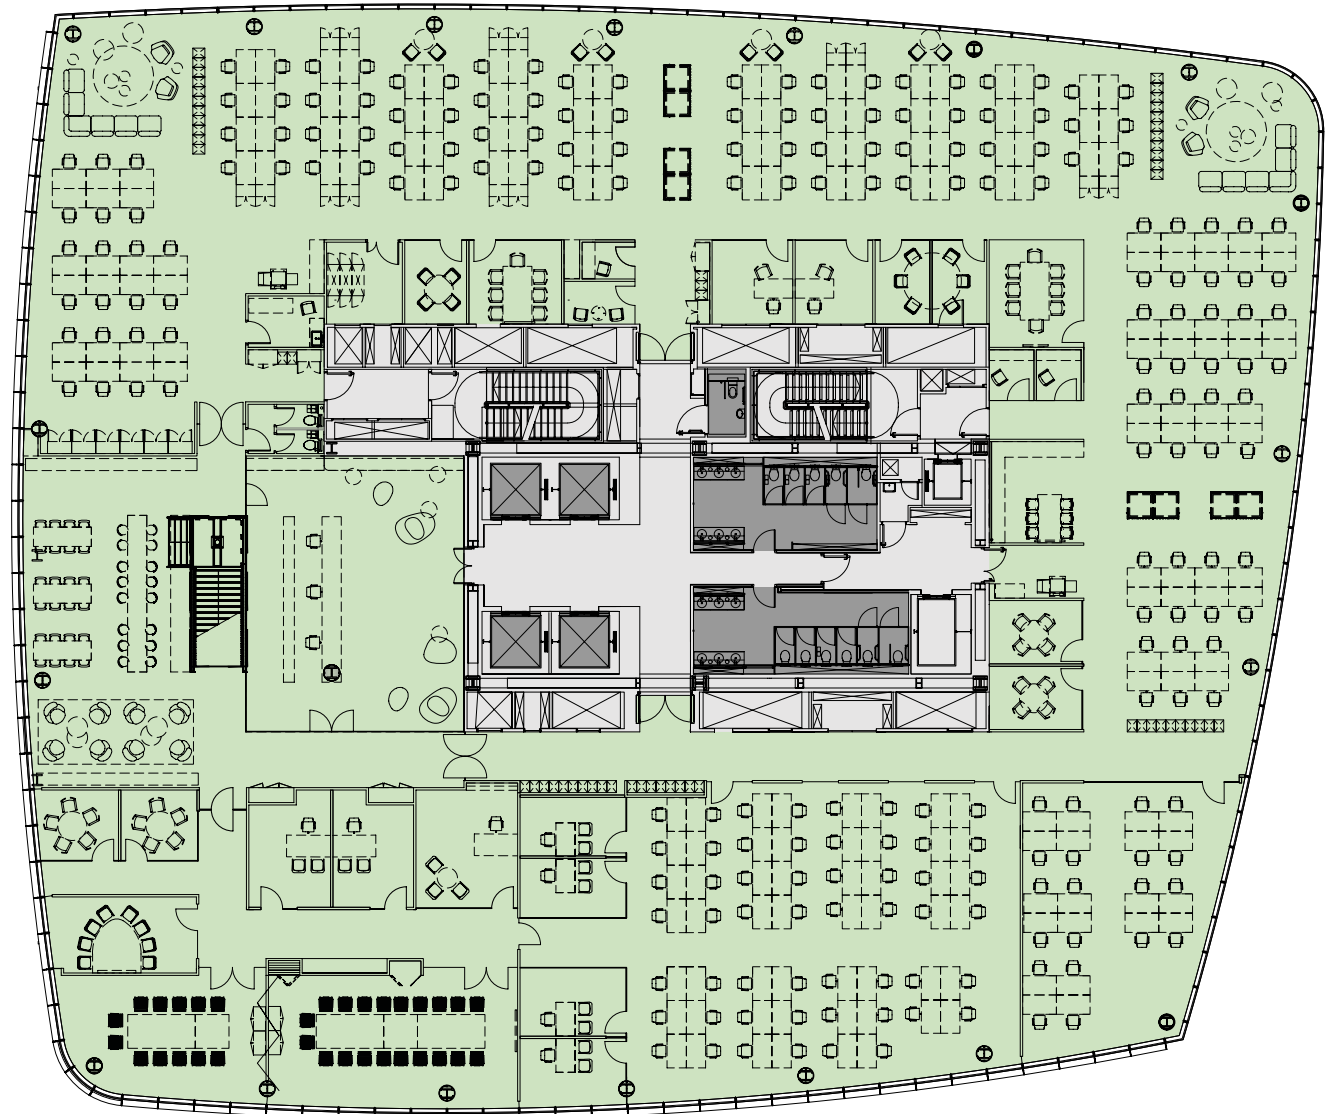

# ALDGATE TOWER

2 LEMAN STREET  
LONDON E1

## 12th Floor Plan

20,274 sq ft / 1,883.5 sq m

Workstations	174
1 person offices	09
2 person meeting room	01
4 person meeting rooms	03
5 person meeting rooms	02
6 person meeting room	01
7 person meeting room	01
8 person meeting rooms	02
12 person meeting room	01
20 person boardroom	01
<b>Total Occupancy</b>	<b>183</b>

Plan not to scale, for indicative purposes only.

Whitechapel High Street

Leaman Street